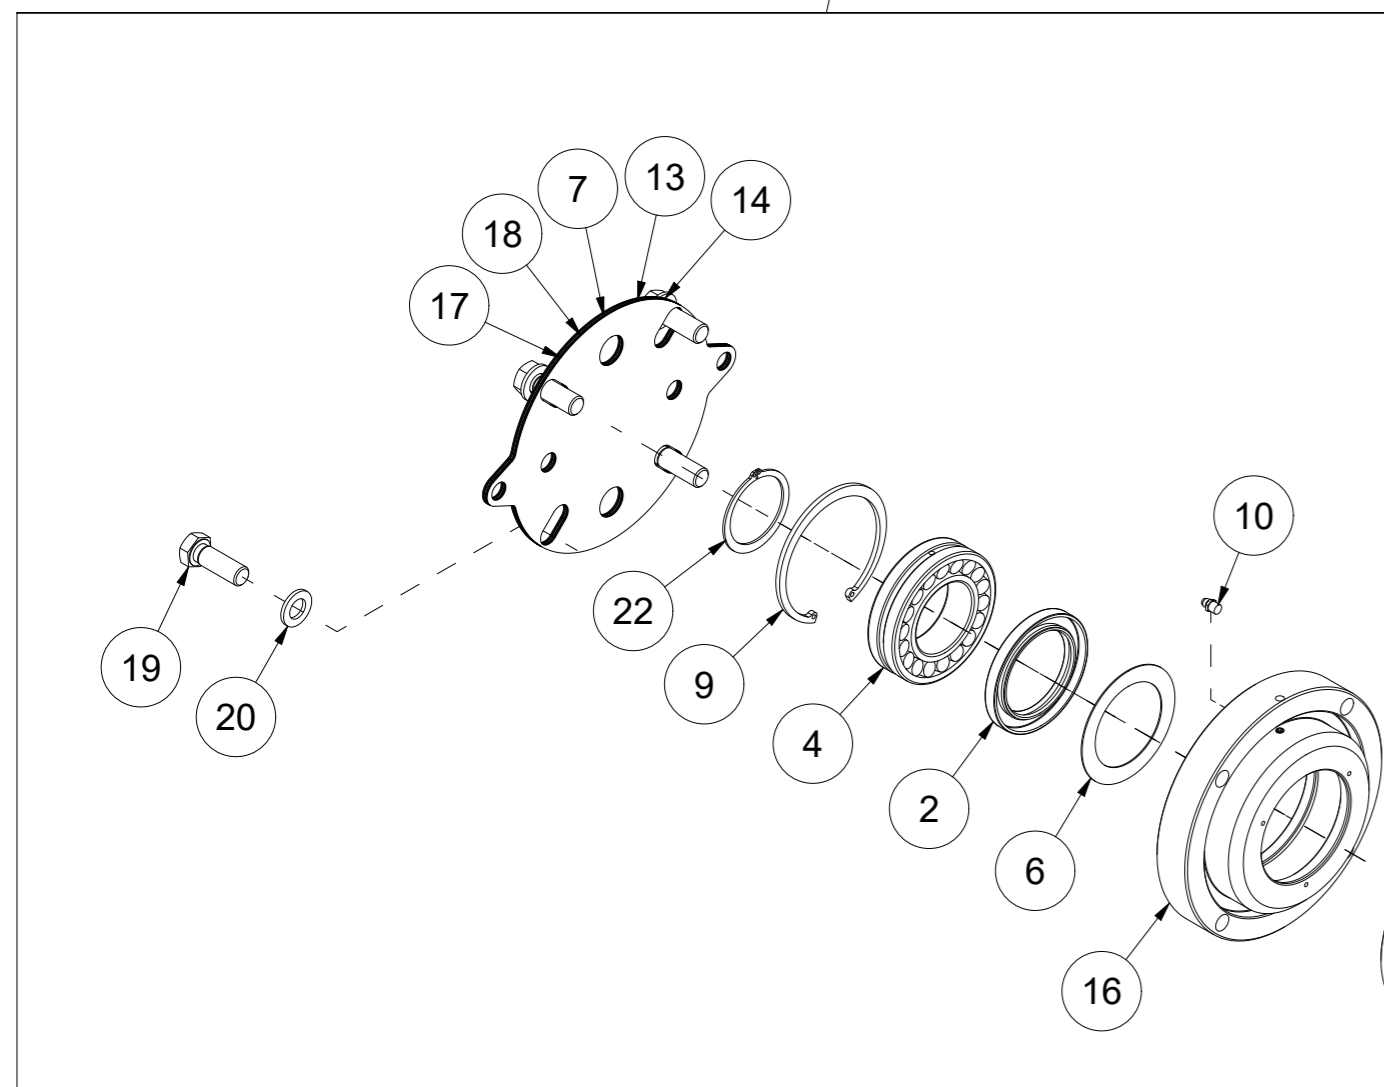

016 Rotary shackles knives BPA220

Pos	Qty	Article no	Designation
1	1	2234157	Simmer ring Ø60/90x10
2	2	2234161	Simmer ring Ø70/100x10 AS
3	4	2423489	Hexagon screw M16x40 EIZn 10.9 DIN 933
4	2	2953322	Roller bearing 22212.EAW33C3 Ø60/110x28
5	1	27121015	Ring
6	2	27101043	Holding washer
7	1	27121017	Shims rotor 3 mm
8	1	2478409	Grease nipple, Straight M6
9	2	2553310	Seeger ring I 110x4,0 DIN 472
10	1	2478407	Grease nipple, Straight M8
11	1	2233008	O-ring 8,00x2,00 NBR 70
12	2	2472315	Unbrako cylinder screw M8x25 EIZn DIN 912
13	1	27121031	Shims rotor 2 mm
14	1	27121034	Shims rotor 1 mm
15	1	27101067	Rotary shackle knife BP220
16	2	27101057	Bearing
17	1	27121070	Shims rotor 5 mm
18	1	27121069	Shims rotor 4 mm
19	4	2423491	Hexagon screw M16x45 EIZn 10.9 DIN 933
20	8	2531078	Washer M16 EIZn DIN 125
21	1	2115175	Cotter 14x9 L50 St DIN 6885A
22	1	2553160	Seeger ring A 60x2,0 DIN 471
23	1	2965317	Bushing Ø50 TL2517
24	1	2965355	Pulley 190x4 SPB 2517
25	1	27201076	Resisting rail for shackle knives
26	12	2531060	Washer M10 EIZn DIN 125
27	12	2344332	Locking screw M10x35 EIZn 8.8 DIN 603
28	12	2483610	Locking nut M10 EIZn DIN 985
29	1	27201089	Lubricating adapter attachment
30	1	2957752	Hexagon nipple BSP 1/8-GE08LLR, Nut, DPR
31	1	27201091	Lubrication tube BPA
32	44	2112218	Shackle for shackle knife
33	44	2112208	Shackle knife
34	44	2423410	Hexagon screw M14x90 EIZn 10.9 DIN 931
35	44	2483612	Locking nut M14 EIZn DIN 985
36	44		Sleeve Ø14,5/26x20