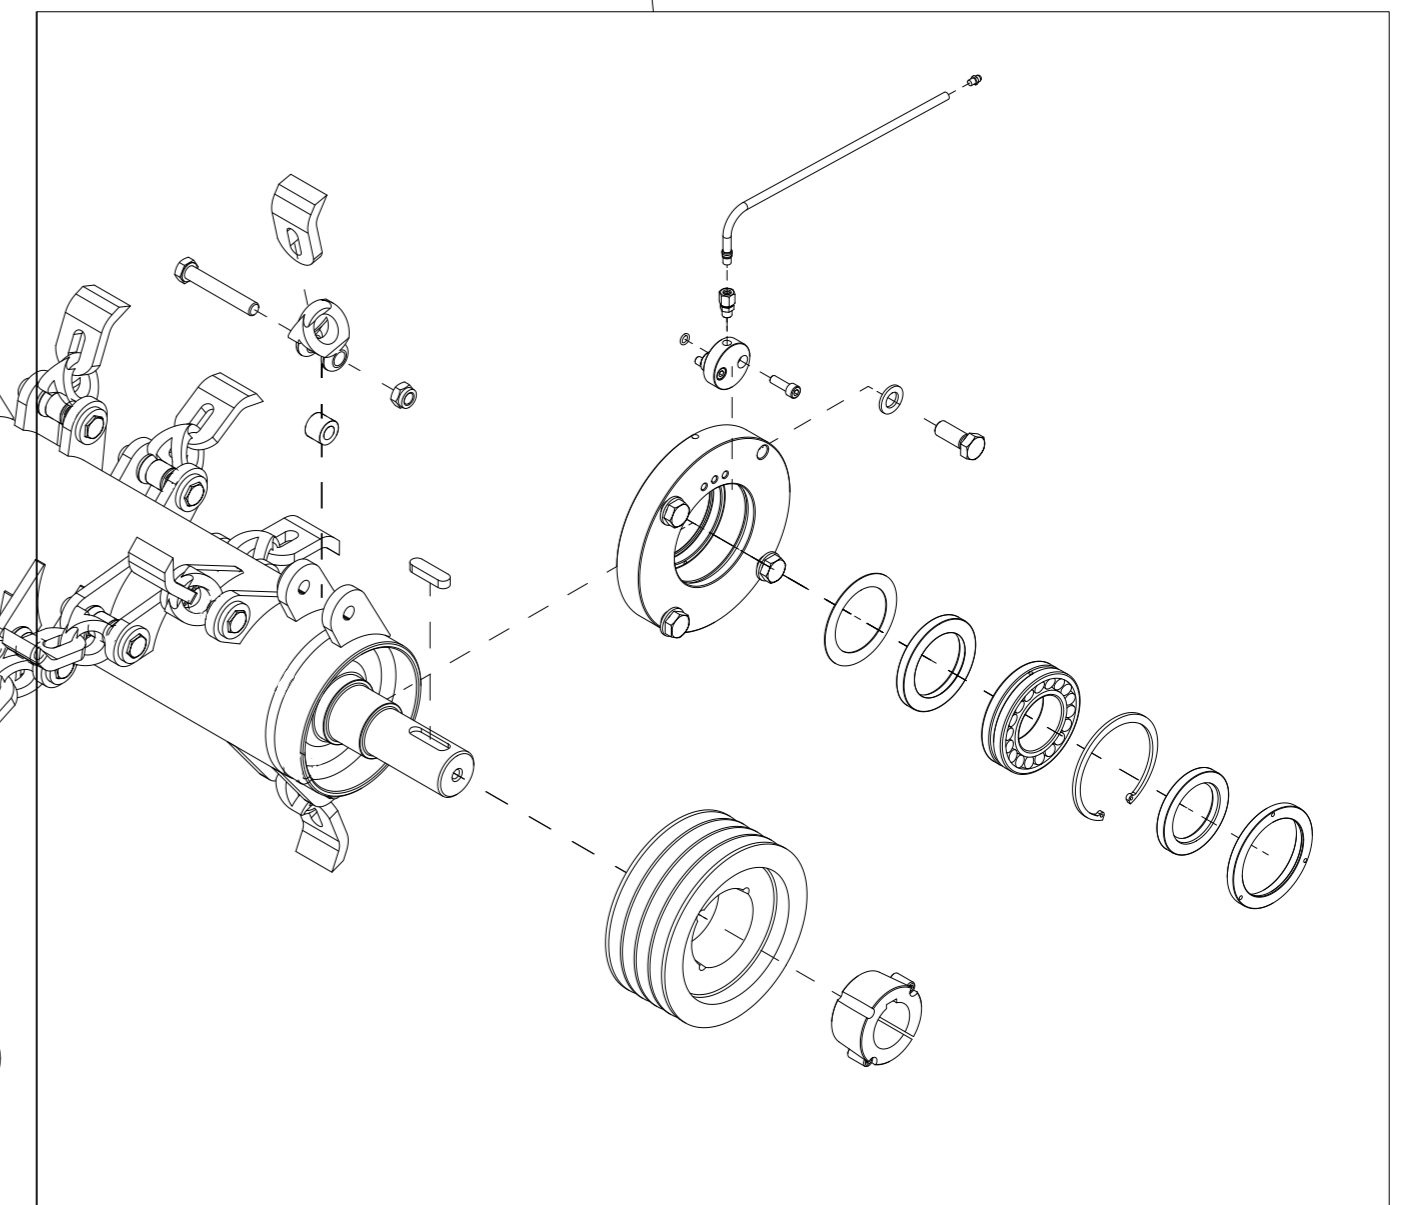

016 Rotary shackles knives BPA220

Pos	Qty	Article no	Designation
1	1	2234157	Simmer ring Ø60/90x10
2	2	2234161	Simmer ring Ø70/100x10 AS
3	4	2423489	Hexagon screw M16x40 EIZn 10.9 DIN 933
4	2	2953322	Roller bearing 22212.EAW33C3 Ø60/110x28
5	1	27121015	Ring
6	2	27101043	Holding washer
7	1	27121017	Shims rotor 3 mm
8	1	2478409	Grease nipple, Straight M6
9	2	2553310	Seeger ring I 110x4,0 DIN 472
10	1	2478407	Grease nipple, Straight M8
11	1	2233008	O-ring 8,00x2,00 NBR 70
12	2	2472315	Unbrako cylinder screw M8x25 EIZn DIN 912
13	1	27121031	Shims rotor 2 mm
14	1	27121034	Shims rotor 1 mm
15	1	27101067	Rotary shackle knife BP220
16	2	27101057	Bearing
17	1	27121070	Shims rotor 5 mm
18	1	27121069	Shims rotor 4 mm
19	4	2423491	Hexagon screw M16x45 EIZn 10.9 DIN 933
20	8	2531078	Washer M16 EIZn DIN 125
21	1	2115175	Cotter 14x9 L50 St DIN 6885A
22	1	2553160	Seeger ring A 60x2,0 DIN 471
23	1	2965317	Bushing Ø50 TL2517
24	1	2965355	Pulley 190x4 SPB 2517
25	1	27201076	Resisting rail for shackle knives
26	12	2531060	Washer M10 EIZn DIN 125
27	12	2344332	Locking screw M10x35 EIZn 8.8 DIN 603
28	12	2483610	Locking nut M10 EIZn DIN 985
29	1	27201089	Lubricating adapter attachment
30	1	2957752	Hexagon nipple BSP 1/8-GE08LLR, Nut, DPR
31	1	27201091	Lubrication tube BPA
32	44	2112218	Shackle for shackle knife
33	44	2112208	Shackle knife
34	44	2423410	Hexagon screw M14x90 EIZn 10.9 DIN 931
35	44	2483612	Locking nut M14 EIZn DIN 985
36	44		Sleeve Ø14,5/26x20