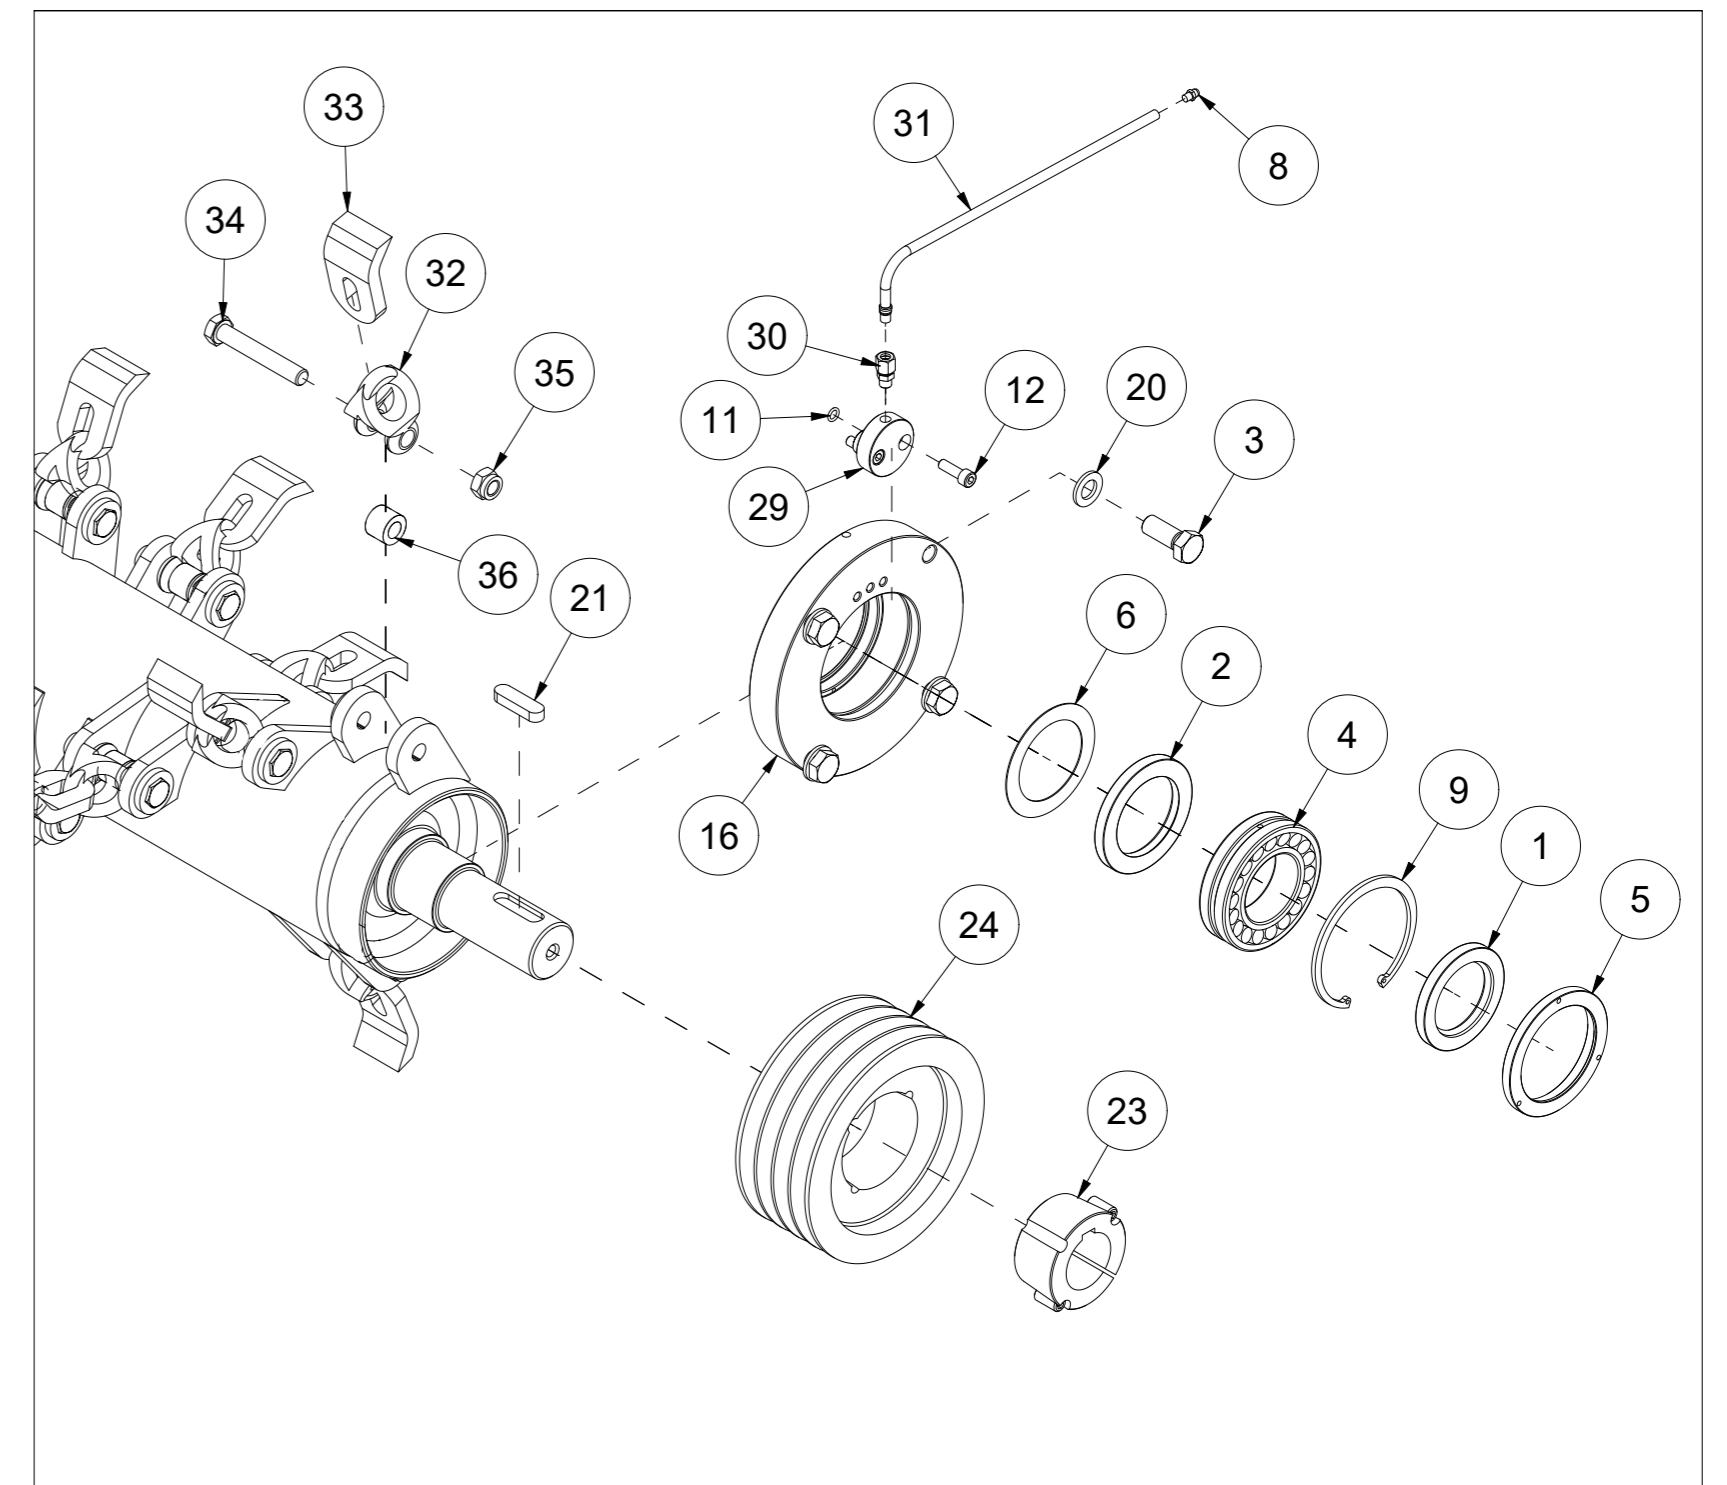

016 Rotary shackles knives BPA220

Pos	Qty	Article no	Designation
1	1	2234157	Simmer ring Ø60/90x10
2	2	2234161	Simmer ring Ø70/100x10 AS
3	4	2423489	Hexagon screw M16x40 EIZn 10.9 DIN 933
4	2	2953322	Roller bearing 22212.EAW33C3 Ø60/110x28
5	1	27121015	Ring
6	2	27101043	Holding washer
7	1	27121017	Shims rotor 3 mm
8	1	2478409	Grease nipple, Straight M6
9	2	2553310	Seeger ring I 110x4,0 DIN 472
10	1	2478407	Grease nipple, Straight M8
11	1	2233008	O-ring 8,00x2,00 NBR 70
12	2	2472315	Unbrako cylinder screw M8x25 EIZn DIN 912
13	1	27121031	Shims rotor 2 mm
14	1	27121034	Shims rotor 1 mm
15	1	27101067	Rotary shackle knife BP220
16	2	27101057	Bearing
17	1	27121070	Shims rotor 5 mm
18	1	27121069	Shims rotor 4 mm
19	4	2423491	Hexagon screw M16x45 EIZn 10.9 DIN 933
20	8	2531078	Washer M16 EIZn DIN 125
21	1	2115175	Cotter 14x9 L50 St DIN 6885A
22	1	2553160	Seeger ring A 60x2,0 DIN 471
23	1	2965317	Bushing Ø50 TL2517
24	1	2965355	Pulley 190x4 SPB 2517
25	1	27201076	Resisting rail for shackle knives
26	12	2531060	Washer M10 EIZn DIN 125
27	12	2344332	Locking screw M10x35 EIZn 8.8 DIN 603
28	12	2483610	Locking nut M10 EIZn DIN 985
29	1	27201089	Lubricating adapter attachment
30	1	2957752	Hexagon nipple BSP 1/8-GE08LLR, Nut, DPR
31	1	27201091	Lubrication tube BPA
32	44	2112218	Shackle for shackle knife
33	44	2112208	Shackle knife
34	44	2423410	Hexagon screw M14x90 EIZn 10.9 DIN 931
35	44	2483612	Locking nut M14 EIZn DIN 985
36	44		Sleeve Ø14,5/26x20