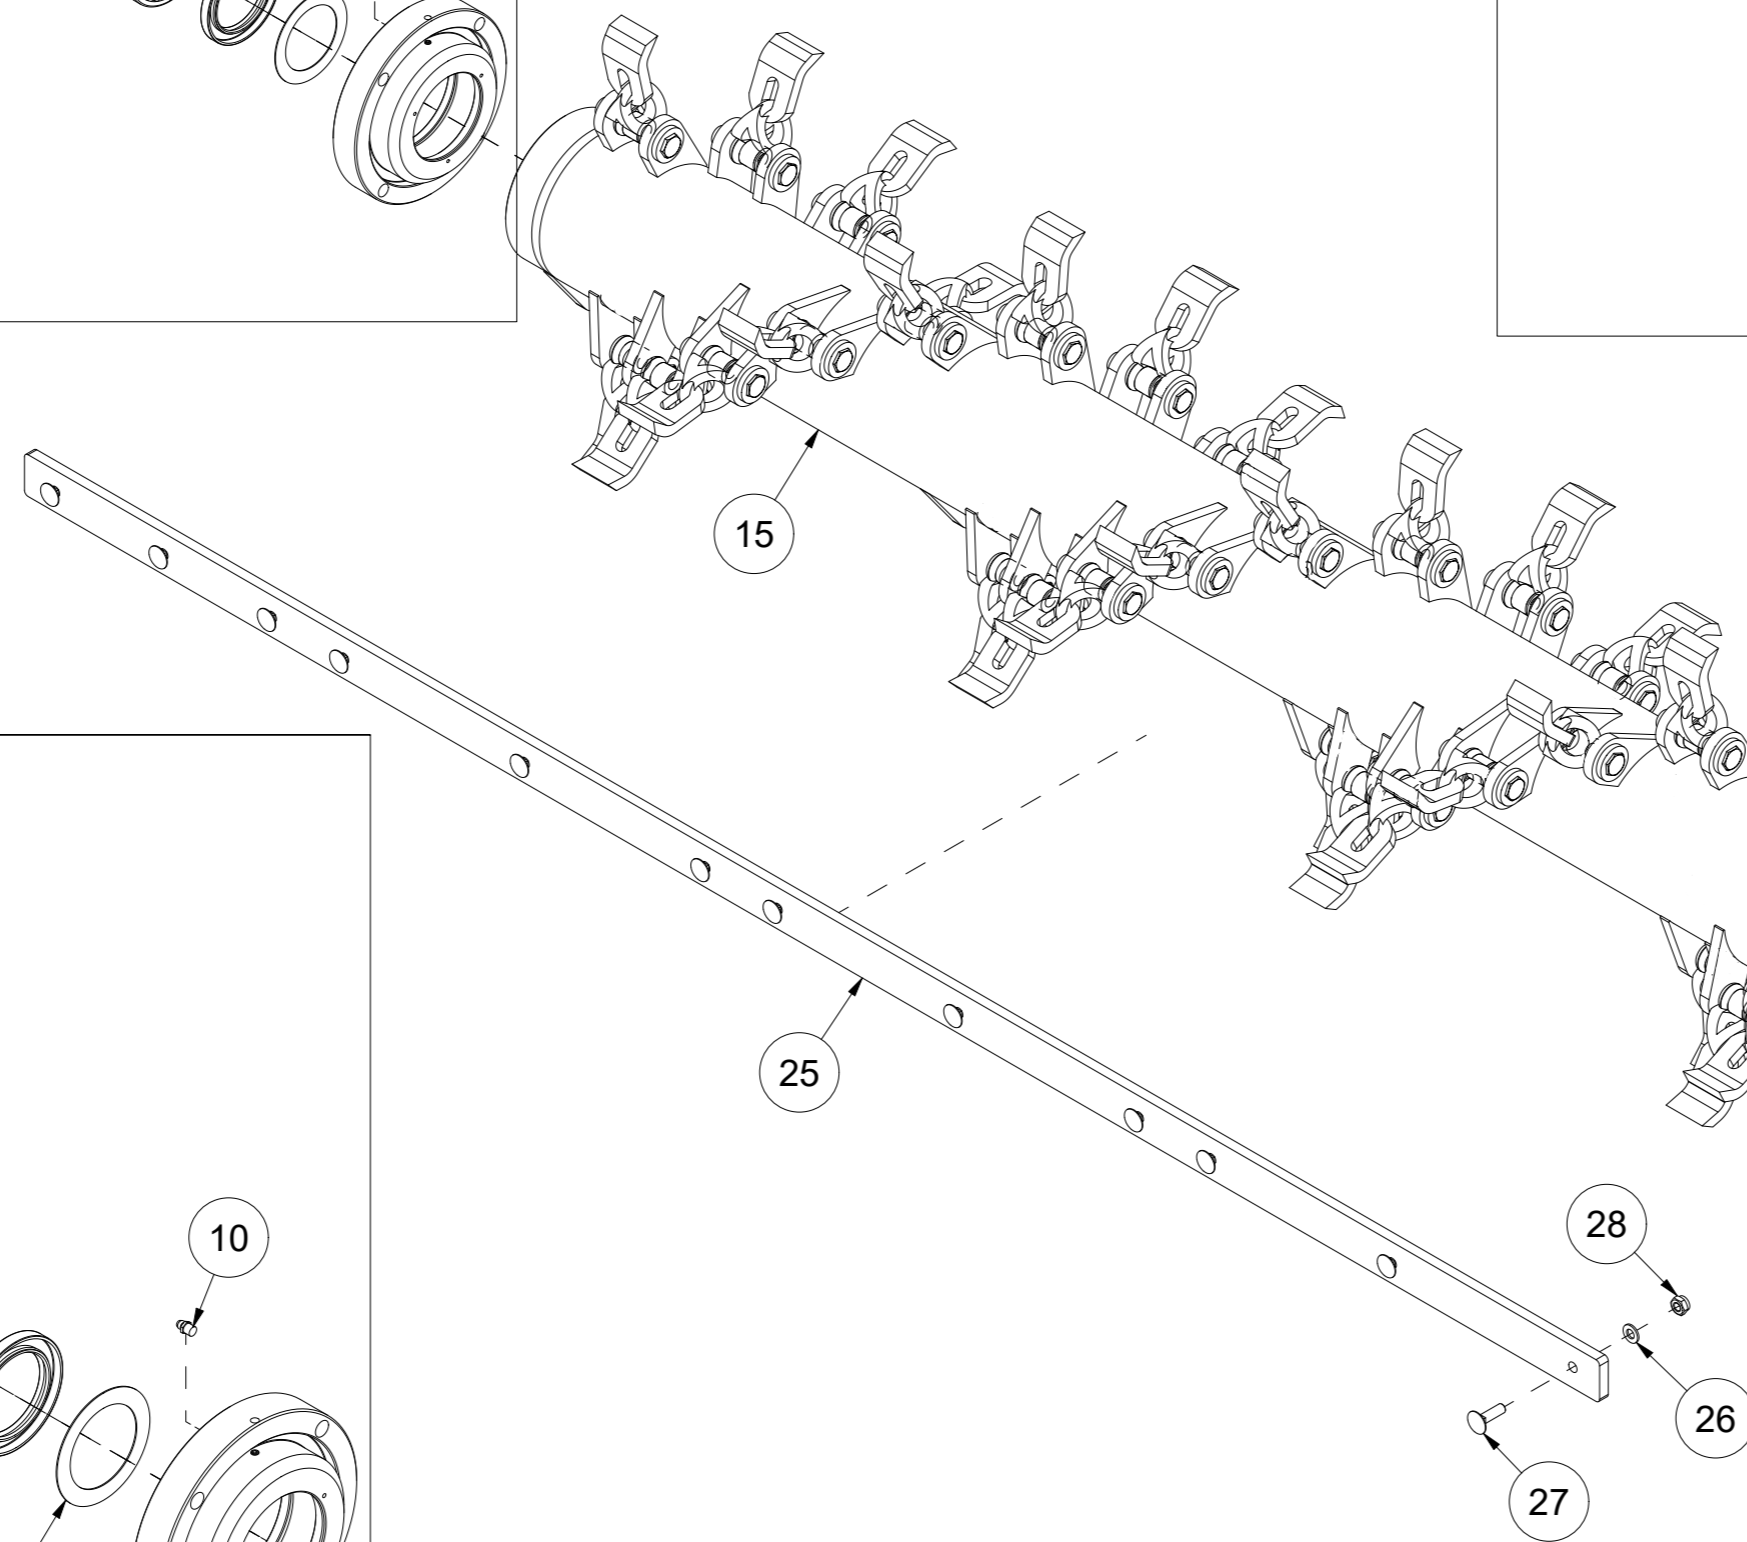

016 Rotary shackles knives BPA220

Pos	Qty	Article no	Designation
1	1	2234157	Simmer ring Ø60/90x10
2	2	2234161	Simmer ring Ø70/100x10 AS
3	4	2423489	Hexagon screw M16x40 EIZn 10.9 DIN 933
4	2	2953322	Roller bearing 22212.EAW33C3 Ø60/110x28
5	1	27121015	Ring
6	2	27101043	Holding washer
7	1	27121017	Shims rotor 3 mm
8	1	2478409	Grease nipple, Straight M6
9	2	2553310	Seeger ring I 110x4,0 DIN 472
10	1	2478407	Grease nipple, Straight M8
11	1	2233008	O-ring 8,00x2,00 NBR 70
12	2	2472315	Unbrako cylinder screw M8x25 EIZn DIN 912
13	1	27121031	Shims rotor 2 mm
14	1	27121034	Shims rotor 1 mm
15	1	27101067	Rotary shackle knife BP220
16	2	27101057	Bearing
17	1	27121070	Shims rotor 5 mm
18	1	27121069	Shims rotor 4 mm
19	4	2423491	Hexagon screw M16x45 EIZn 10.9 DIN 933
20	8	2531078	Washer M16 EIZn DIN 125
21	1	2115175	Cotter 14x9 L50 St DIN 6885A
22	1	2553160	Seeger ring A 60x2,0 DIN 471
23	1	2965317	Bushing Ø50 TL2517
24	1	2965355	Pulley 190x4 SPB 2517
25	1	27201076	Resisting rail for shackle knives
26	12	2531060	Washer M10 EIZn DIN 125
27	12	2344332	Locking screw M10x35 EIZn 8.8 DIN 603
28	12	2483610	Locking nut M10 EIZn DIN 985
29	1	27201089	Lubricating adapter attachment
30	1	2957752	Hexagon nipple BSP 1/8-GE08LLR, Nut, DPR
31	1	27201091	Lubrication tube BPA
32	44	2112218	Shackle for shackle knife
33	44	2112208	Shackle knife
34	44	2423410	Hexagon screw M14x90 EIZn 10.9 DIN 931
35	44	2483612	Locking nut M14 EIZn DIN 985
36	44		Sleeve Ø14,5/26x20